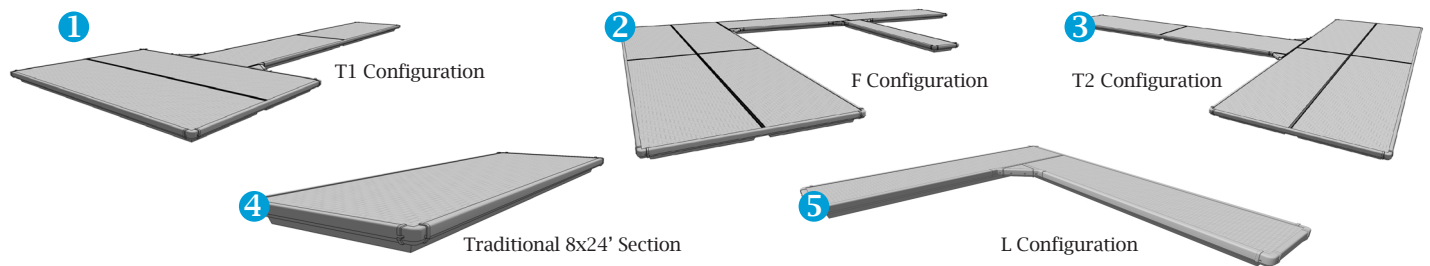

Residential Docking Systems

ENVIRONMENTALLY FRIENDLY . ROBUST . AFFORDABLE . BEAUTIFUL

First True Green Residential Dock System

We manufacture the first true “green” residential docking system, comprised of 50%+ recycled materials. Following production, the entire group of components are nearly 100% recyclable.

- Strong & durable, built for commercial use
- Priced for residential installations
- Low to zero maintenance
- Designed to last a lifetime
- Custom configurations using our modular components
- Composite components insure no splintering, nail head rising, and you will never have to replace rotting boards, or repaint or stain, ever!
- Simply install and enjoy!

Optional Residential Dock Configurations

The same quality construction that goes into our robust commercial product can also be found in our residential product line. Choose from these configurations or customize one of your own.