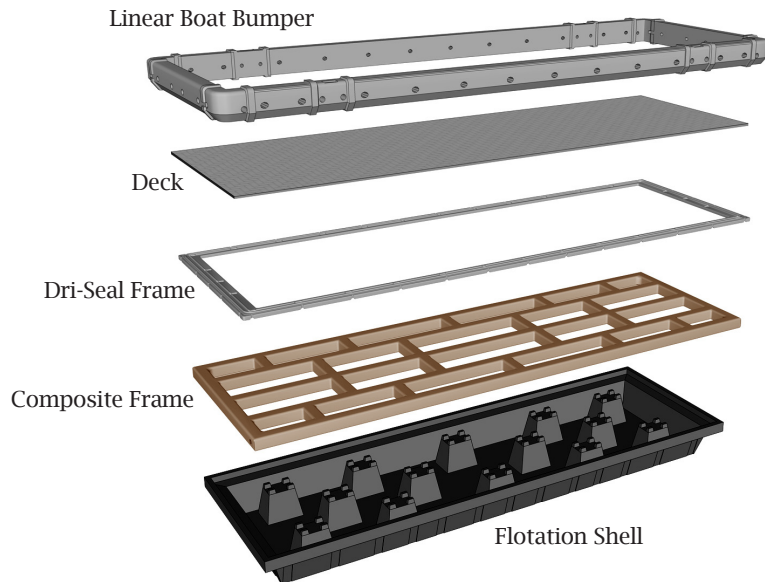

Residential Docking Systems

ENVIRONMENTALLY FRIENDLY . ROBUST . AFFORDABLE . BEAUTIFUL

First True Green Residential Dock System

We manufacture the first true “green” residential docking system, comprised of 50%+ recycled materials. Following production, the entire group of components are nearly 100% recyclable.

- Strong & durable, built for commercial use
- Priced for residential installations
- Low to zero maintenance
- Designed to last a lifetime
- Custom configurations using our modular components
- Composite components insure no splintering, nail head rising, and you will never have to replace rotting boards, or repaint or stain, ever!
- Simply install and enjoy!

Optional Residential Dock Configurations

The same quality construction that goes into our robust commercial product can also be found in our residential product line. Choose from these configurations or customize one of your own.